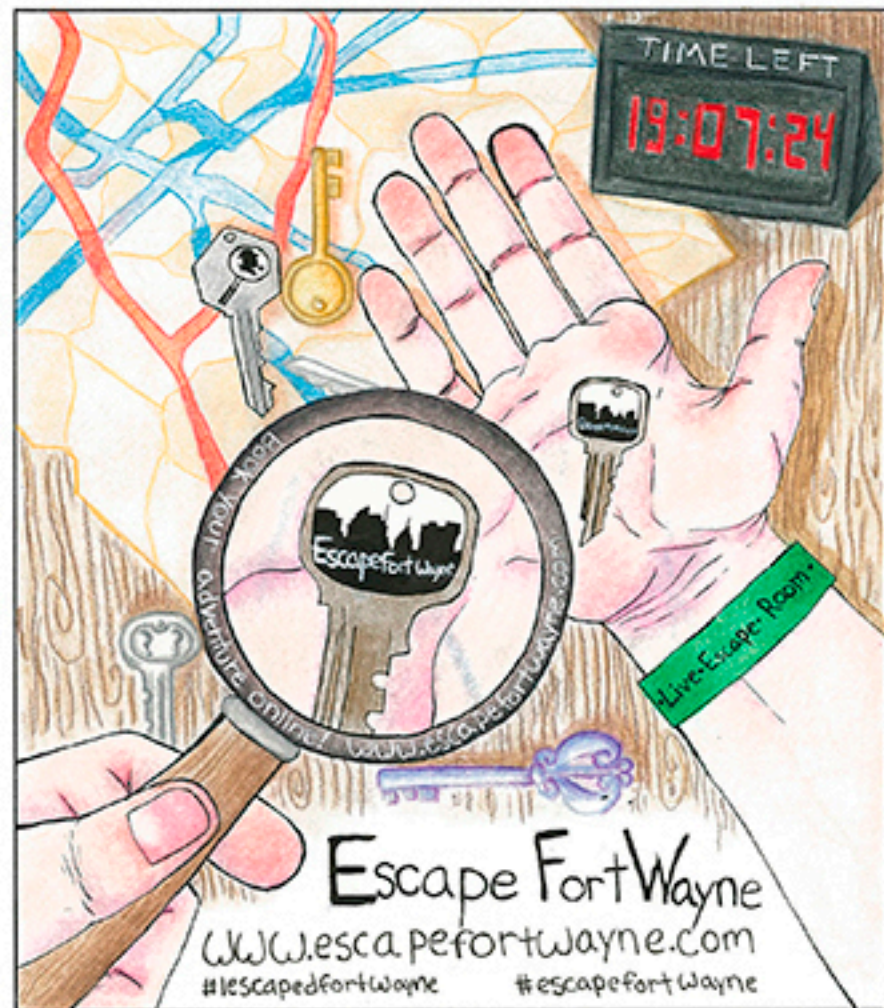

Please use this template to complete your design. You may want to make extra copies before you begin just in case you make a mistake and need to start over. PLEASE DO NOT CUT OUT THE DESIGN. All portions of your ad should be hand drawn. Bright ink colors will reproduce the best. Actual ad size published will be 5.180"x5.937" or 2.5"x3". The space below has been proportionately increased to allow more space to draw.

TOP OF AD

Please use this template to complete your design. You may want to make extra copies before you begin just in case you make a mistake and need to start over. PLEASE DO NOT CUT OUT THE DESIGN. All portions of your ad should be hand drawn. Bright ink colors will reproduce the best. Actual ad size published will be 5.180"x5.937" or 2.5"x3". The space below has been proportionately increased to allow more space to draw.

TOP OF AD

Advertisement for Longe Optical. The top part features a large red logo consisting of a stylized 'L' and the text "LONGE OPTICAL" in red. Below the logo, the text "See and look better than ever!" is written in blue. On the right side, there is a hand-drawn illustration of a woman with long brown hair wearing black-rimmed glasses. At the bottom, the address "3409 N Anthony Boulevard Fort Wayne IN 46805" and the phone number "260-484-2691" are listed.